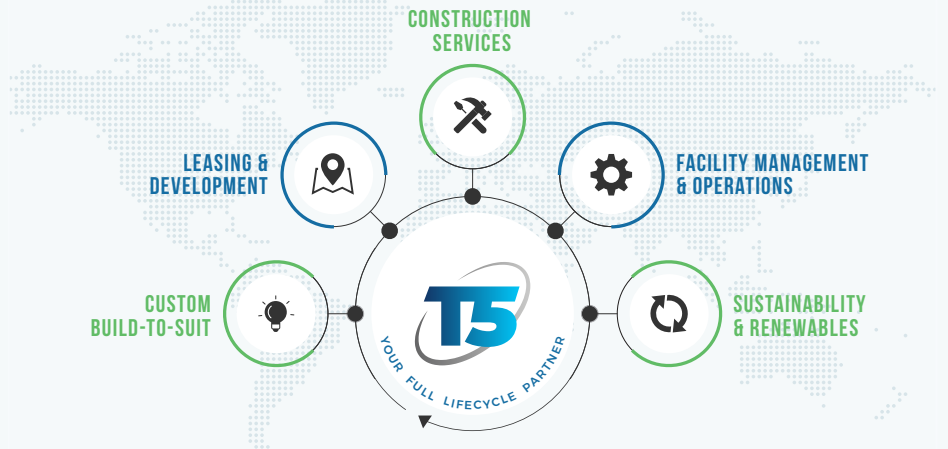

15+

Fiber Providers

250W/SF

High Density Solutions

LOW LATENCY HYBRID CLOUD CONNECTIVITY

START WITH YOUR VISION.

WE'LL TAKE CARE OF THE REST.

T5 is your full lifecycle data center partner. We provide customized build-to-suit, wholesale turnkey or powered shell data centers, critical facility construction, and ongoing facility management and operations services. Your data needs will continue to grow. T5 will help you scale up—and stay Forever On.