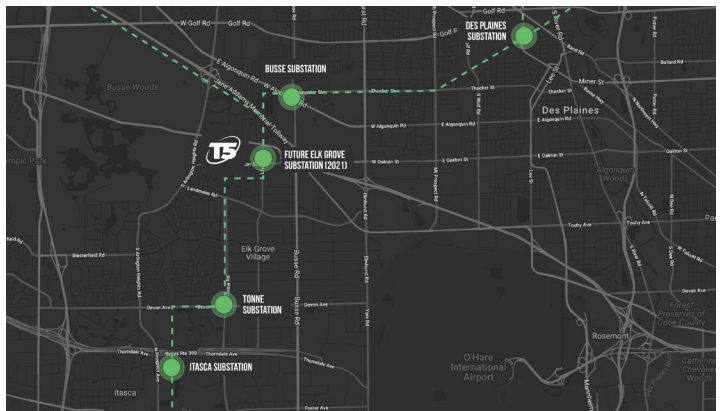

T5@CHICAGO

YOUR FOREVER ON PRESENCE IN THE MIDWEST'S MOST IMPORTANT DATA CENTER MARKET

28MW

Total Power Capacity

20MW

Available Now

164K SF

Data Center

15+

Fiber Providers

250W/SF

High Density Solutions