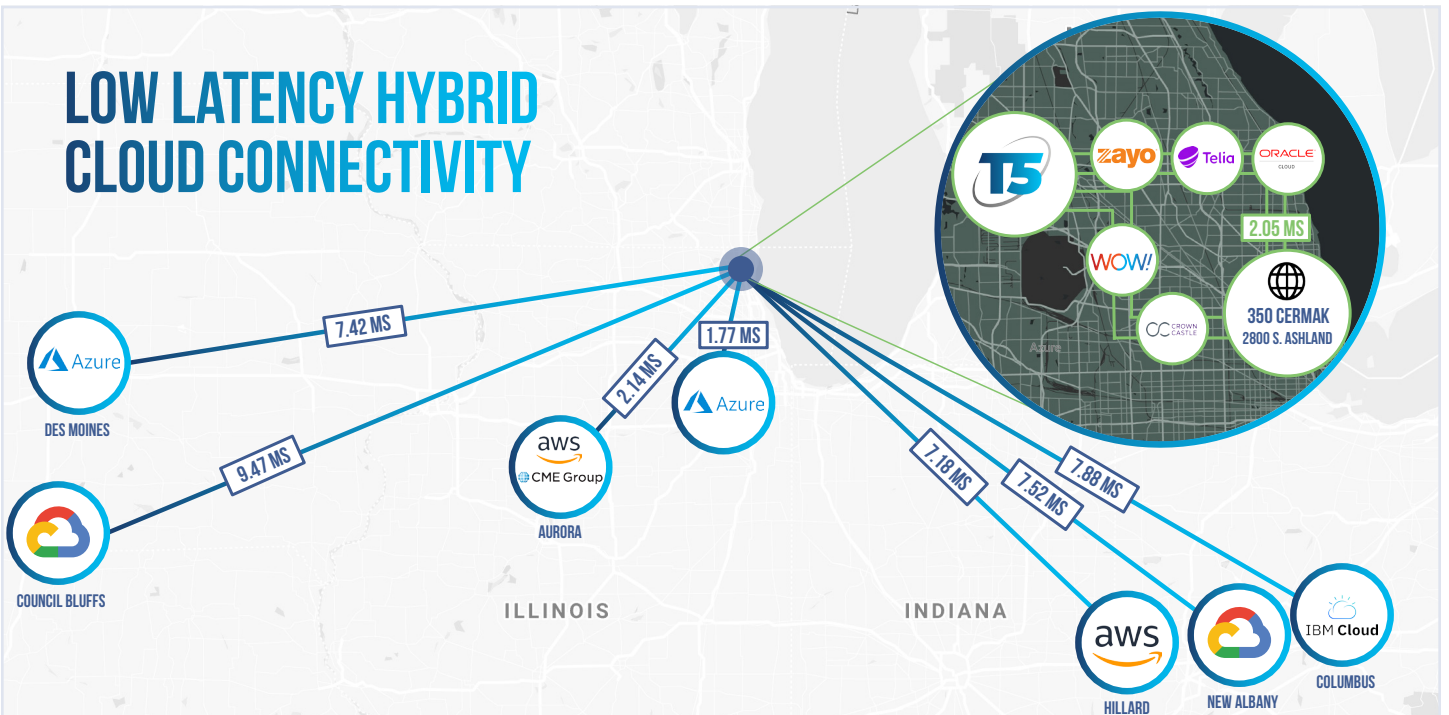

T5@CHICAGO

YOUR FOREVER ON PRESENCE IN THE MIDWEST'S MOST IMPORTANT DATA CENTER MARKET

28MW

Total Power Capacity

20MW

Available Now

164K SF

Data Center

15+

Fiber Providers

250W/SF

High Density Solutions

LOW LATENCY HYBRID CLOUD CONNECTIVITY

START WITH YOUR VISION.

WE'LL TAKE CARE OF THE REST.

T5 is your full lifecycle data center partner. We provide customized build-to-suit, wholesale turnkey or powered shell data centers, critical facility construction, and ongoing facility management and operations services. Your data needs will continue to grow. T5 will help you scale up—and stay Forever On.